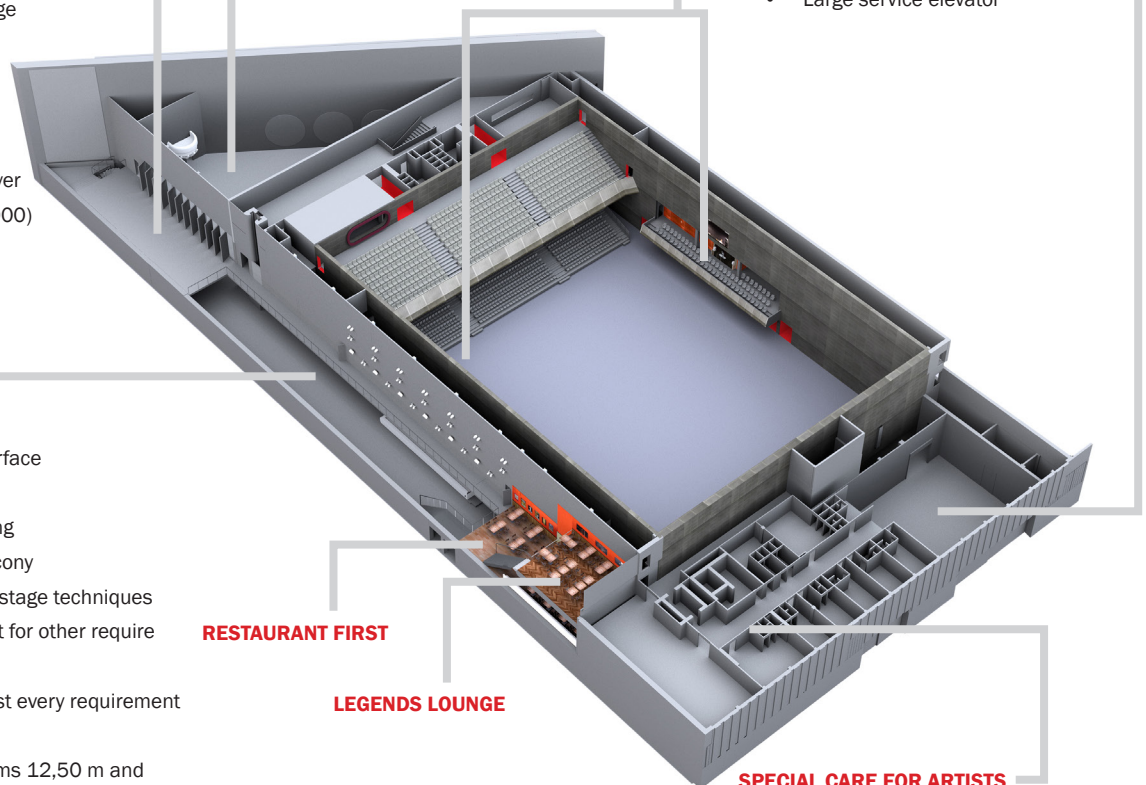

isla Talent Stage

- Private sponsor/VIP entrance on the ArenA Boulevard
- Triangular shaped area of 500 m², located on the first floor
- Ideal separated party area

Vide

- reception area
- floor area of 255 m²
- catering facilities
- acces from isla Talent Stage to restaurant First

Foyer

- Transparent façade
- Spacious entrance and foyer
- Cloakroom facilities (> 5.000)
- Fixed sound and light equipment
- Total: 1232 lockers
- Panorama elevator

DE BLACK BOX

- Approx. 3.000 m² area surface
- Excellent acoustics
- High-quality air conditioning
- Removable stage and balcony
- 650 Amp power outlet for stage techniques and 250 Amp power outlet for other requirements
- Beams (4.000 kg) – almost every requirement can be met
- Free space to bottom beams 12,50 m and 17,50 m from stage
- Backdrops available

VIP BALCONIES

- Two VIP balconies with perfect sightlines
- Buffet and hostess

EASY ACCESS LOADING AREA

- Doors (13 and 7.5 m wide, 4.5 m high)
- Easy access to main hall for trucks
- Large service elevator

RESTAURANT FIRST

LEGENDS LOUNGE

SPECIAL CARE FOR ARTISTS

- Separate backstage entrance and separated walking area for artists
- 8 dressing rooms with shower and toilet, of which 2 are band dressing rooms
- Dressing rooms with telephone and fast Wifi internet connection